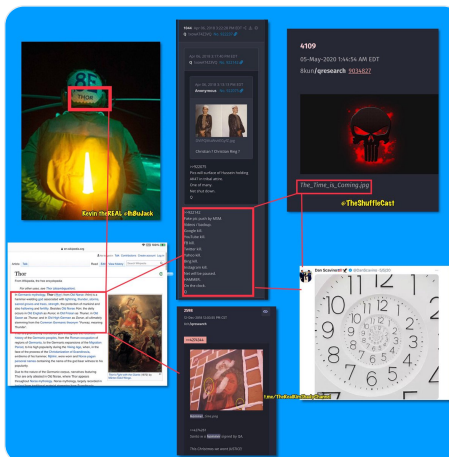

8ch/qresearch

30 Day Delta

>>922142

Fake pic push by MSM.

Videos / backup.

Google kill.

YouTube kill.

FB kill.

Twitter kill.

Yahoo kill.

Bing kill.

Instagram kill.

Net will be paused.

HAMMER.

On the clock.

Q

Net will be paused.  
HAMMER.  
On the clock.

🔴🔴🔴 THREAD 🔴🔴🔴

4/

Amelia  
@ameliaheart

5x USAF KC-10s out of Ellsworth AFB, SD. This is the same pattern (and some of the same aircraft) as we saw 3 days ago.